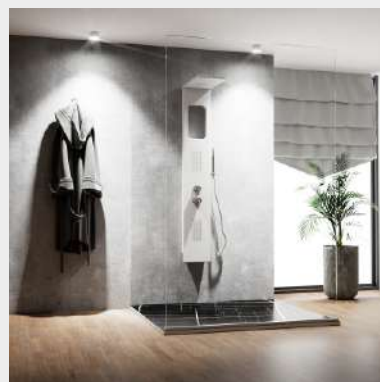

**White
Concrete**
247
x 120 cm